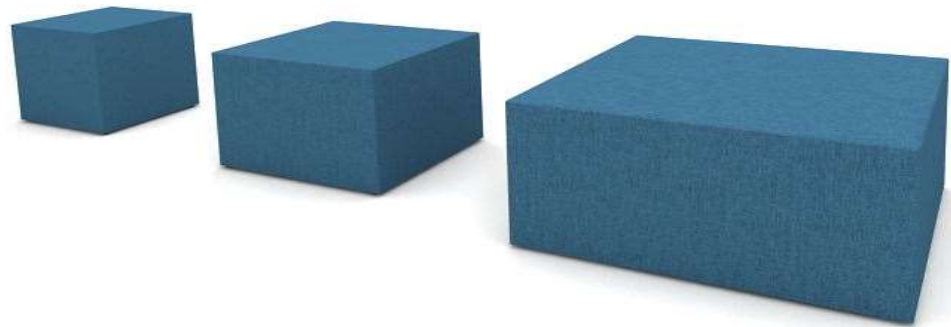

CUBE

VIACRAFT

ITEM	18" x 18"			24" x 24"		LIST PRICE COM	36" x 36"		
	LENGTH	WIDTH	HEIGHT	COM Yards	COL Sq FT.		COL	FAUX LEATHER OR FABRIC INCLUDED	
UCB-181817	18	18	18	2.5	45	\$ 520	\$ 585	\$ 705	
UCB-242417	24	24	18	3	54	\$ 655	\$ 745	\$ 885	
UCB-363617	36	36	18	4.5	77	\$ 945	\$ 1,090	\$ 1,260	

CUSTOM SIZES AVAILABLE

FABRIC PRICE INCLUDES : *** ENNIS FOUNDATION FABRIC - CHALLENGER OR TURNER FAUX LEATHERS

TOP PANEL IS DOUBLE NEEDLE STITCHED - MIXED UPHOLSTERY IS AVAILABLE